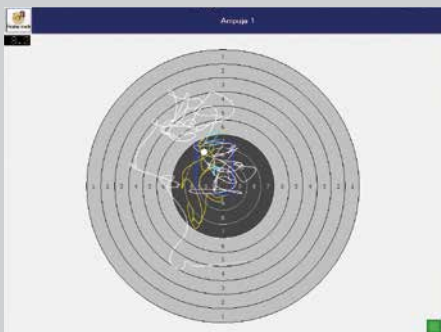

NOS Sport software, shooter's view.

Noptel

Noptel Oy • Teknologiantie 2, FI-90590 Oulu, Finland
Tel. +358 40 181 4351 • info@noptel.fi • www.noptel.fi

M42556AE
GREYSTONE OY